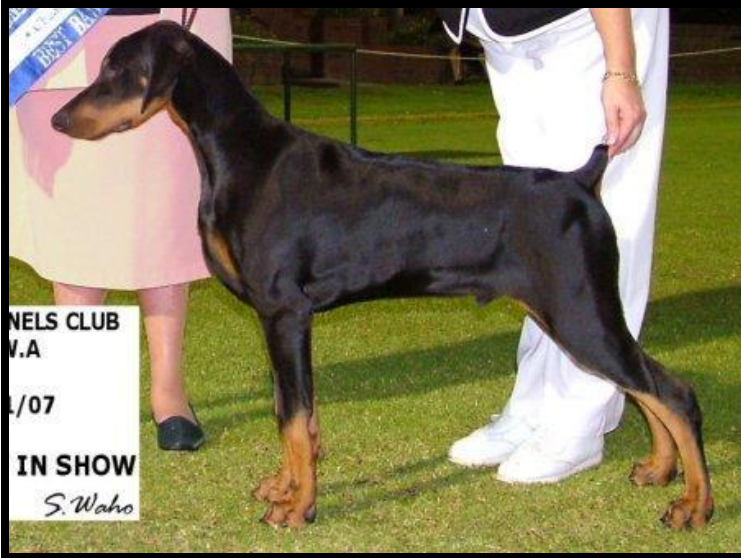

THE U2 LITTER

BRAVADOBE REBEL ASSAULT

GRAND CHAMPION BRAVADOBE BED OF ROSES

Bravadobe Rebel Assault

Ch Dassin Yanky Rebel

Ch Tanunda Strike A Light
Gr Ch Alldobe Strike It Lucky
Alldobe The Witches Brew

Am Ch Winmars American Gigolo Dassin (IMP USA)
Gr Ch Dassin Hill Ov Grace
Ch Dassin Espresso Love (AI)

Gr Ch Dyniska Heza Smart Alec
Ch Bribet Will E B Good
Gr Ch Bribet Nicely Offensive

Ch Bravadobe Cherry Bomb WAC

Tornadobe Hudson Hawk (AI) CD WAC
Ch Bravadobe The Image ET
Gr Ch Tornadobe Ruby Tuesday CD ROM

Gr Ch Bravadobe Bed of Roses

Ch Schameland Galviston

Ch Parima Desert Garnet (AI)
Gr Ch Rockfield Big Buck
Ch Parima The Lucille

Ch Hastenbrucke Ima Cool Cat
Schameland Miss Saygon
Ch Schopenhauer Kate

Gr Ch Tornadobe Ruby Tuesday CD ROM

Am Ch Array Point Blank (USA)
Ch Celestion Code Man (AI)
Celestion Illusive Dream
Tornadobe Hudson Hawk (AI) CD WAC
Ch Tornadobe Queen O Hearts WAC
Ch Tornadobe Desiree CD

Enquiries for either show quality puppies or pets to good homes and responsible owners are welcome.

***Bravadobe Dobermanns**
Lifetime friends for family, obedience and show*

P O Box 95, HERNE HILL, WESTERN AUSTRALIA, 6056
TELEPHONE: (08) 9296 0996
EMAIL: BRAVADOBE@HOTMAIL.COM
WWW.BRAVADOBE.COM.AU
A.B.N. 26 822 042 941

REGISTERED BREEDER WITH THE CANINE ASSOCIATION OF WESTERN AUSTRALIA
MEMBER OF THE DOBERMANN CLUB OF WESTERN AUSTRALIA (INC)